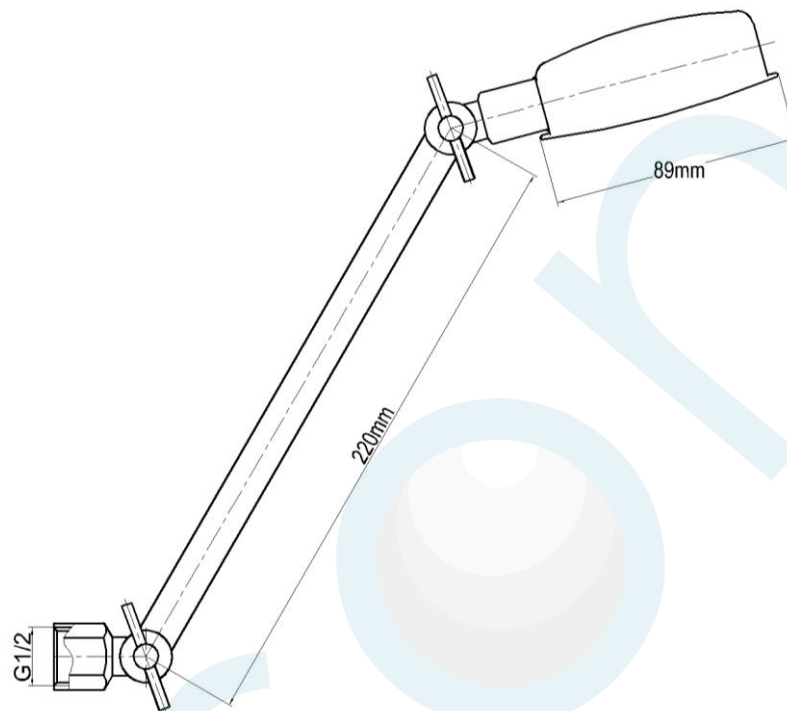

ALL DIR SHOWER CP WELS 3 STAR

Product Code : 60424

Brand Name: **elson**

### Product Specification

- Complies with AS/NZS 3662, Watermark Licence Number: WMKT25443
- Material: Brass,
- Threads: Complies with AS 1722.2
- End Connectors: Complies with AS 3688
- Maximum Working Temperature: 80°C
- Maximum Working Pressure: 800 KPa
- WELS Rating: 3 STAR 9 L/Min